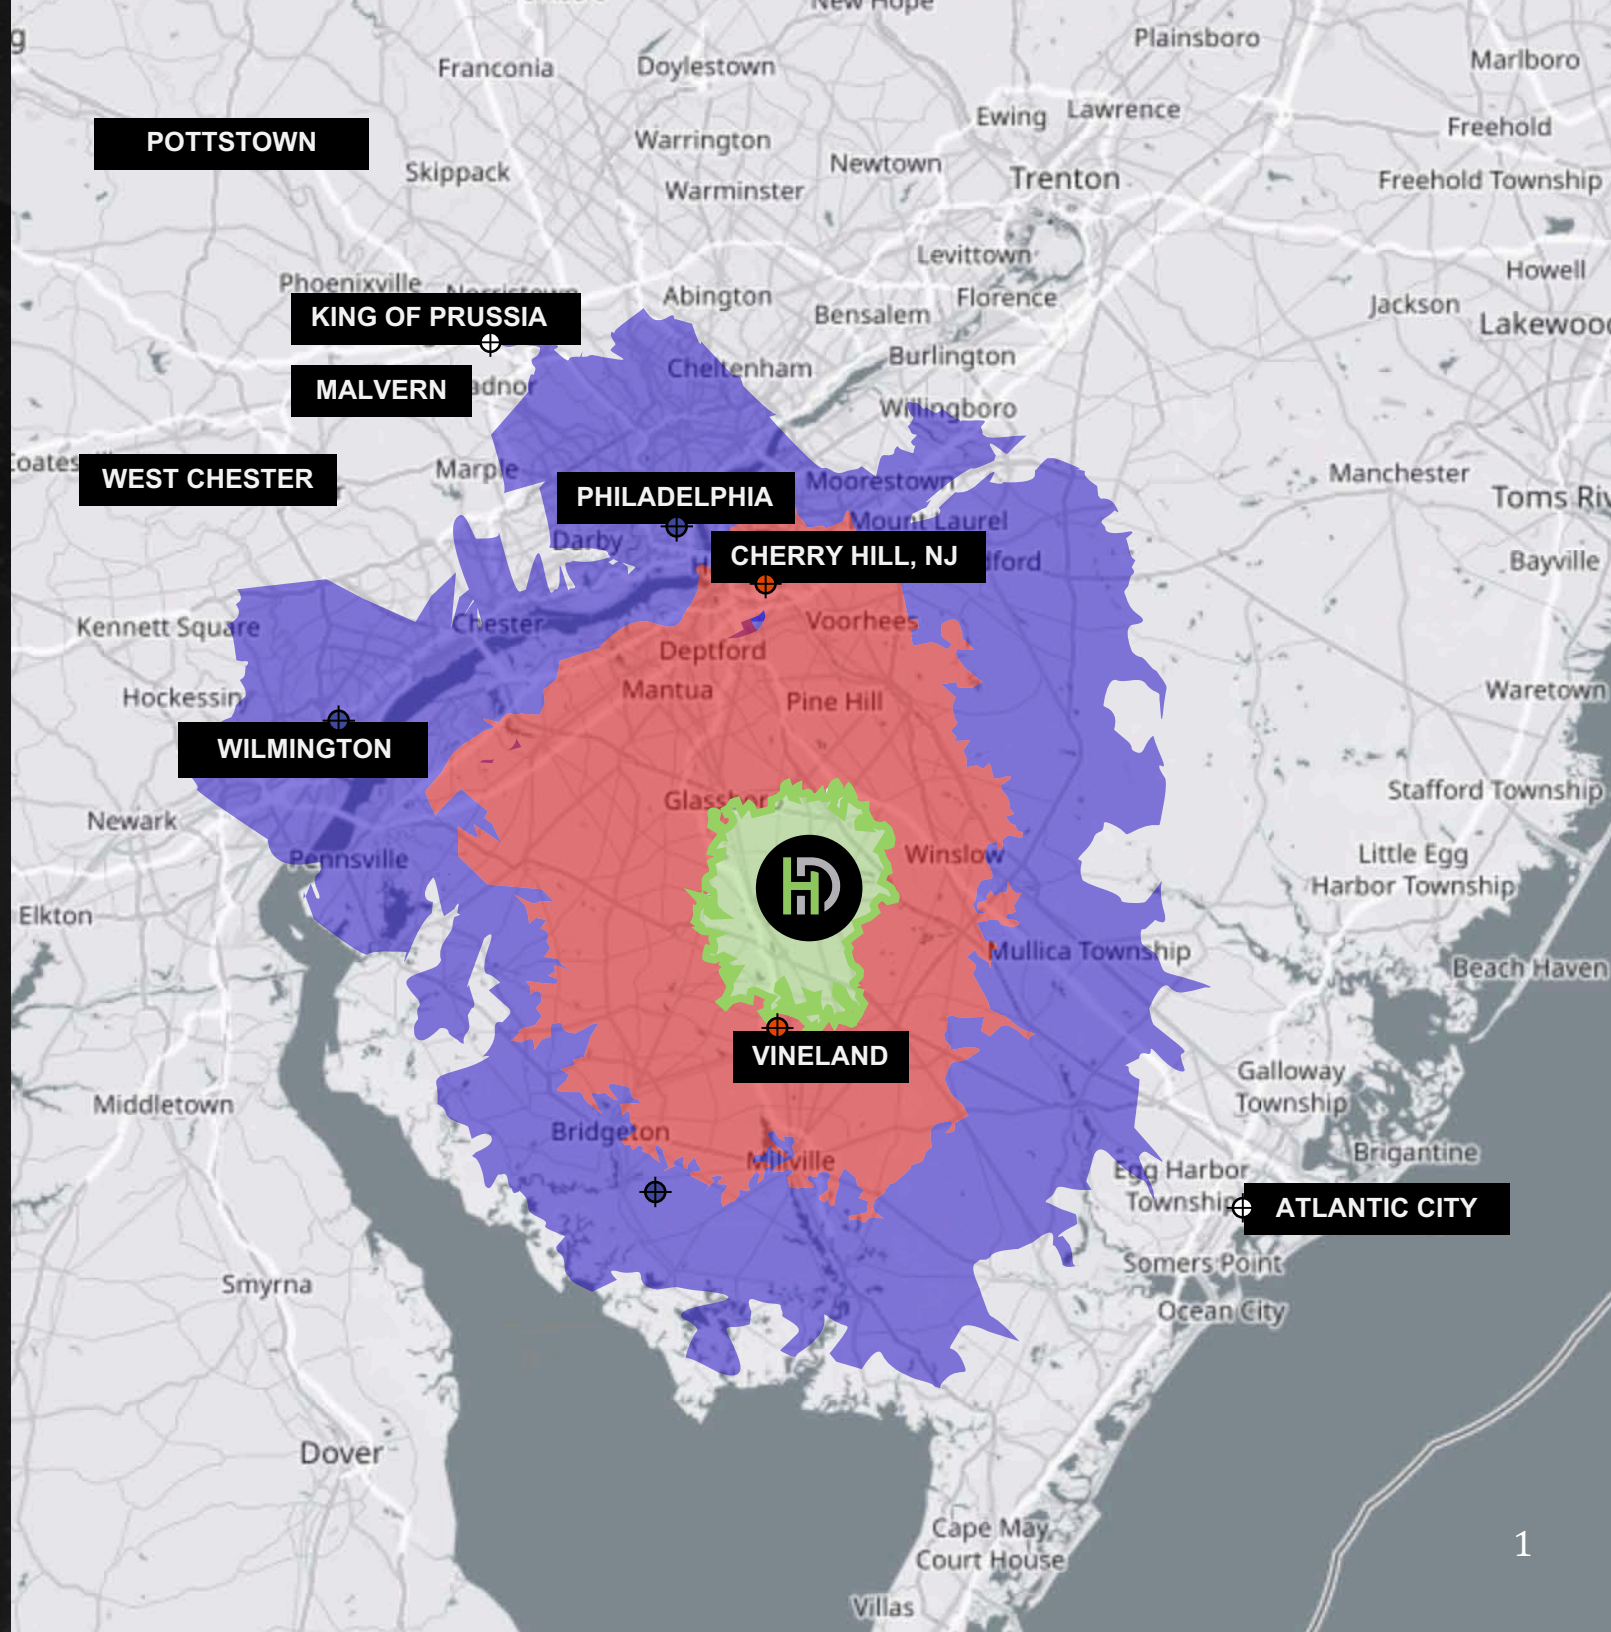

Clark Rd.

56.6 Acres For Sale

Block 5801, Lot 4 Tuckahoe Rd, Gloucester County, NJ

Drive Time Map

15 Min Drive Time

30 Min Drive Time

Vineland, NJ 17 min

Cherry Hill, NJ 25 min

45 Min Drive Time

Center City Phila. 35 min

Wilmington, DE 42 min

> 45 Min Drive Time

Atlantic City, NJ 47 min

King of Prussia 52 min

Malvern, PA 60 min

PROPOSED PLANS