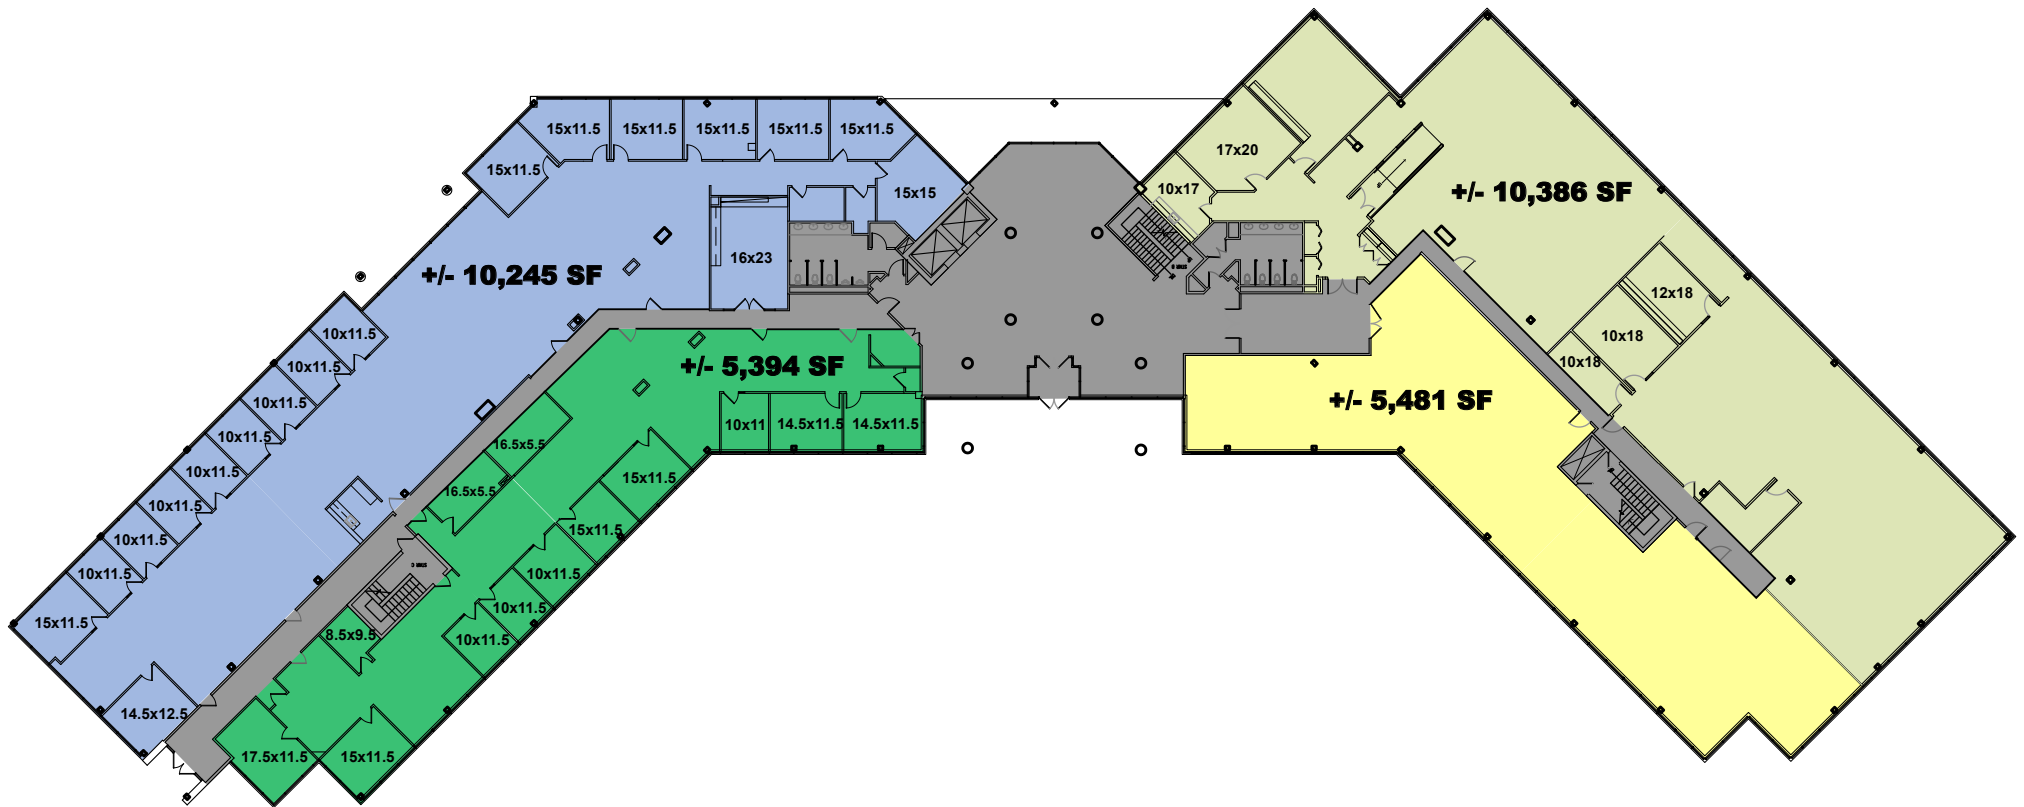

Suites Dividable to ranges 5,394 – 10,386 Sq Ft

Entry Level Proposed Demising Plan

Entry Floor

Suites Dividable to ranges 2,165 – 5,458 Sq Ft

Entry Level Proposed Demising Plan

Call Us

AUSTIN WOLFINGTON

awolfington@hunterdurant.com