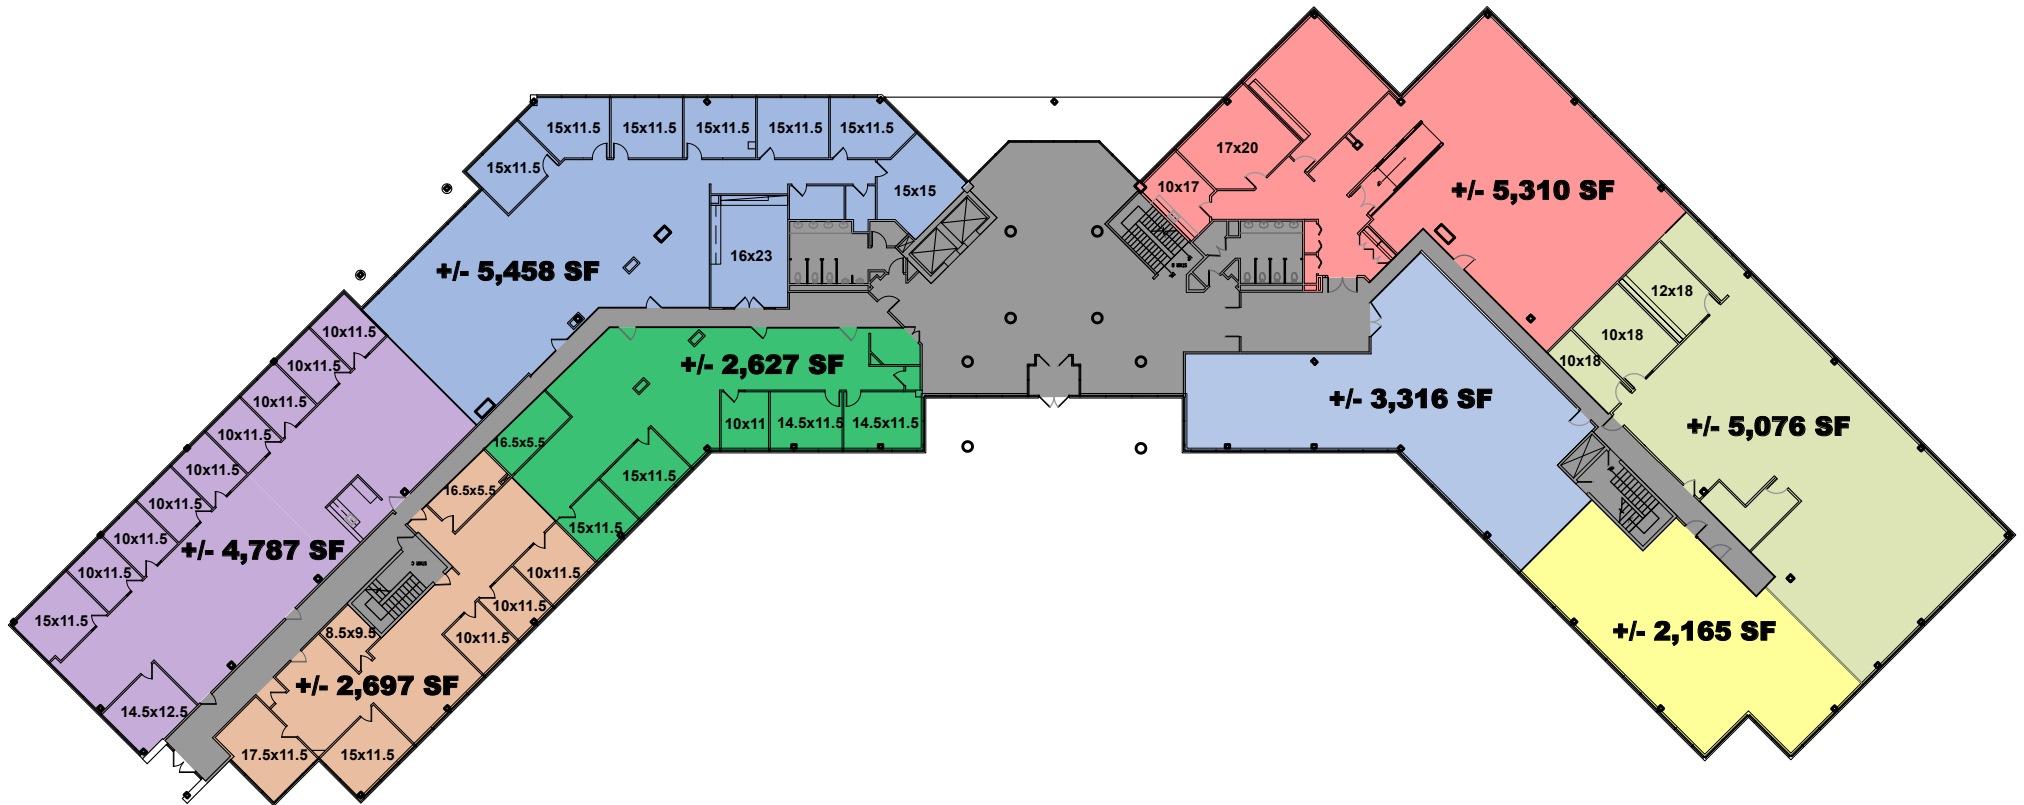

Suites Dividable to ranges 5,394 – 10,386 Sq Ft

Entry Level Proposed Demising Plan

Entry Floor

Suites Dividable to ranges 2,165 – 5,458 Sq Ft

Entry Level Proposed Demising Plan

Call Us

AUSTIN WOLFINGTON

awolfington@hunterdurant.com