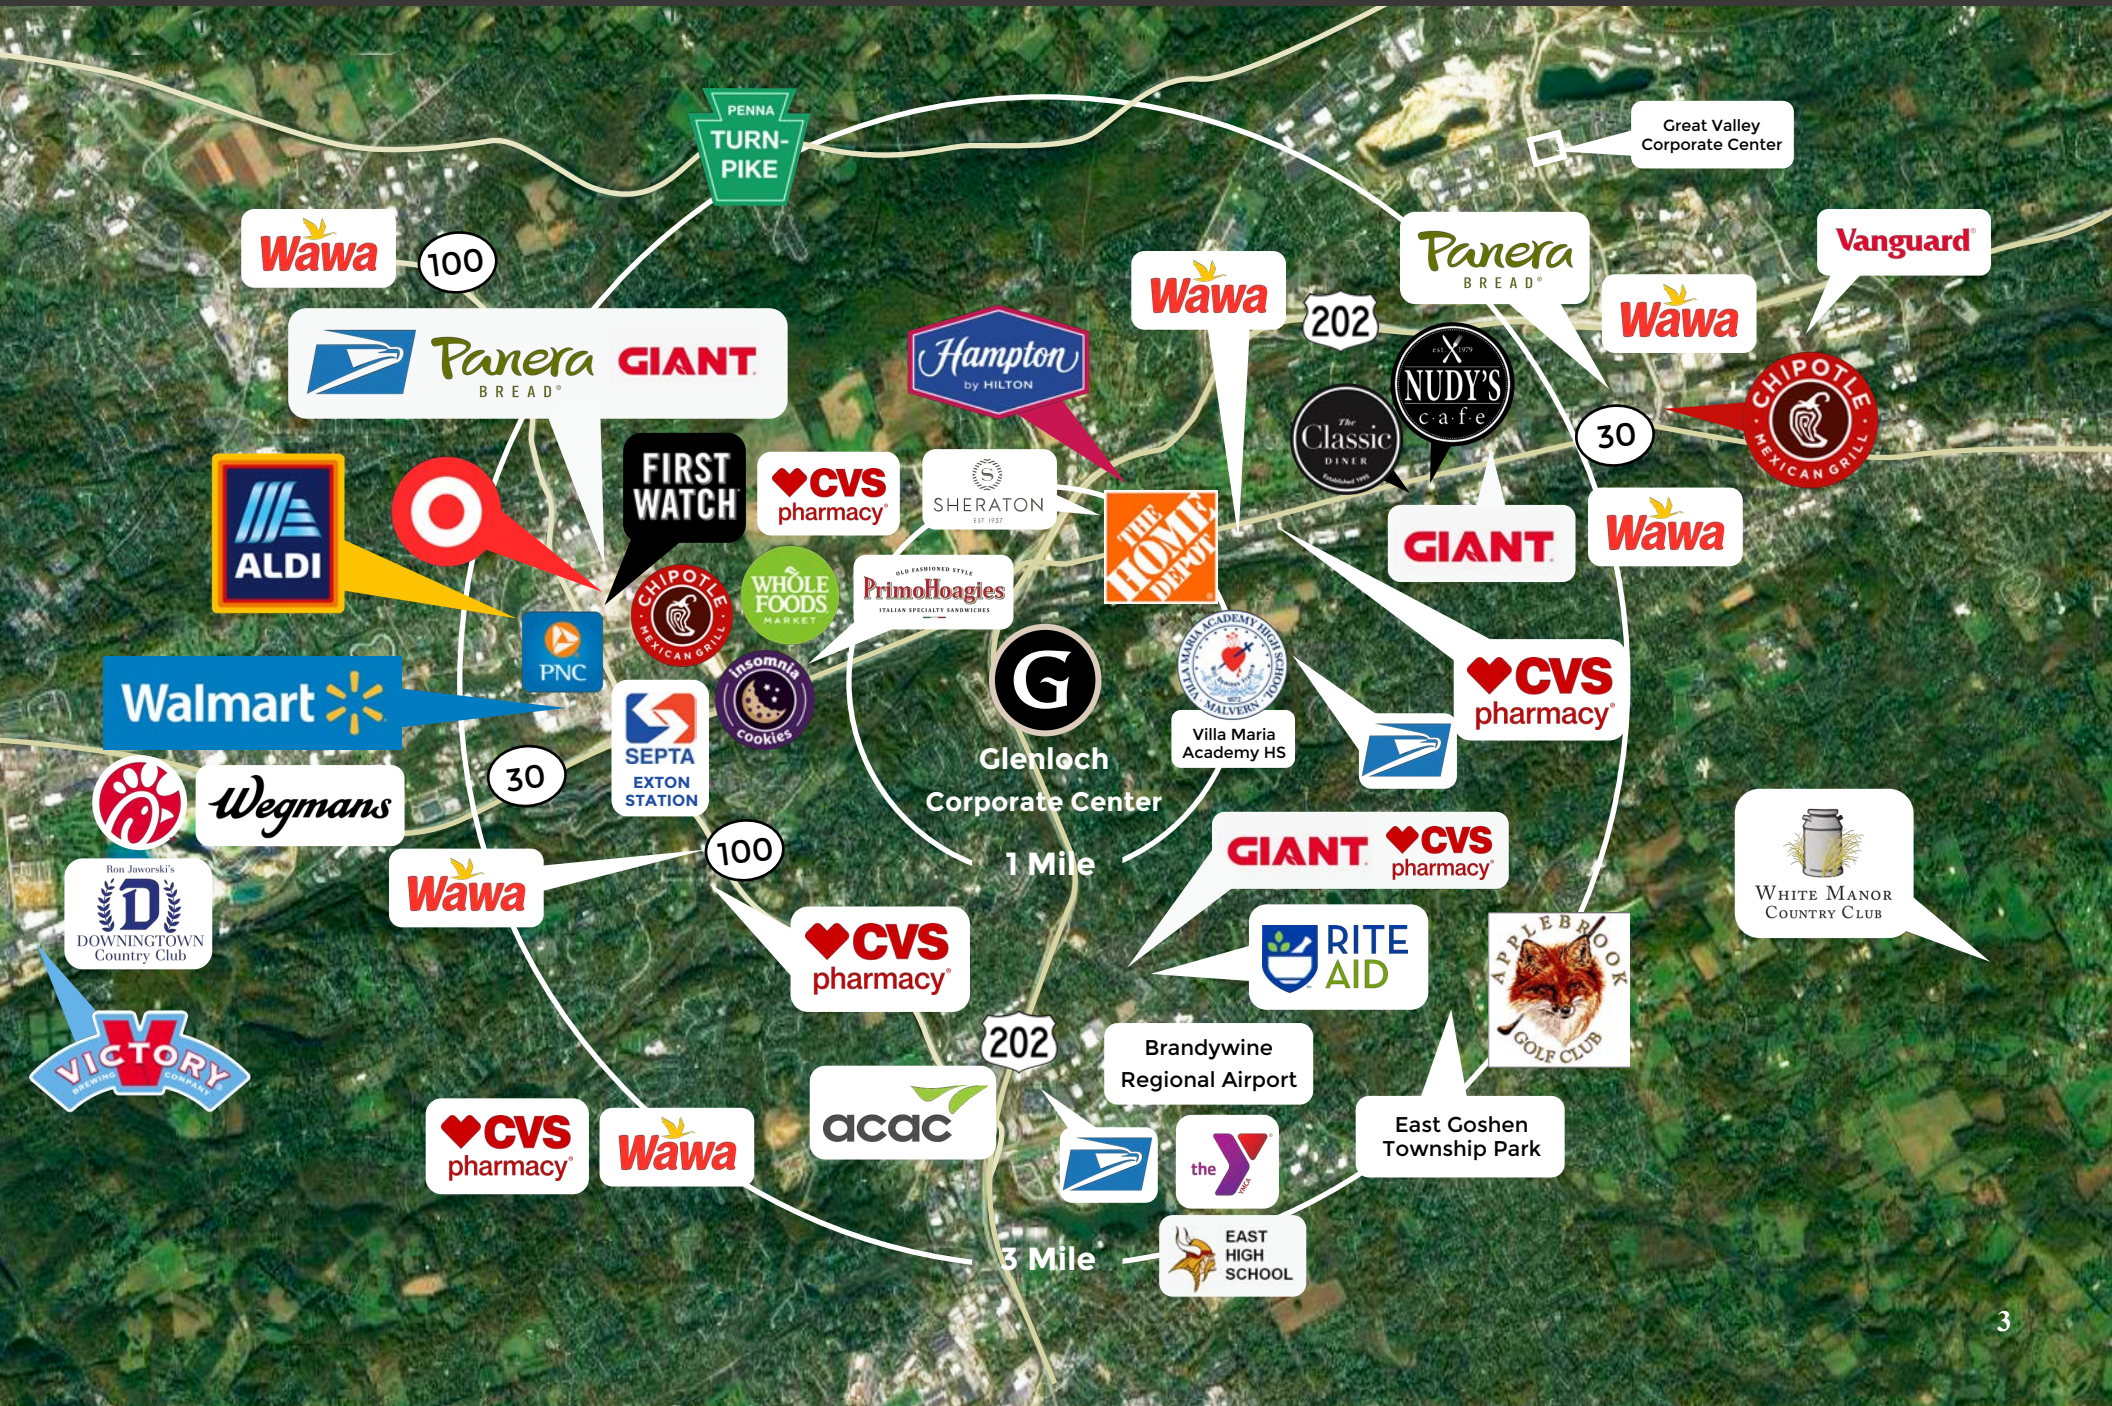

Class A Office For Lease

GLENLOCH ONE
CORPORATE CENTER 1475

Interior Photos

Drive Time Map

15 Min Drive Time

- Exton 5 min
- West Chester 7 min

30 Min Drive Time

- Downingtown 17 min
- King of Prussia 20 min
- Conshohocken 26 min

45 Min Drive Time

- Lansdale 35 min
- Center City, Phila. 40 min
- Pottstown 41 min
- Wilmington, DE 45 min
- Cherry Hill, NJ 45 min

> 45 Min Drive Time

- Lancaster 55 min
- Allentown 65 min

Aerial View

Entry Floor