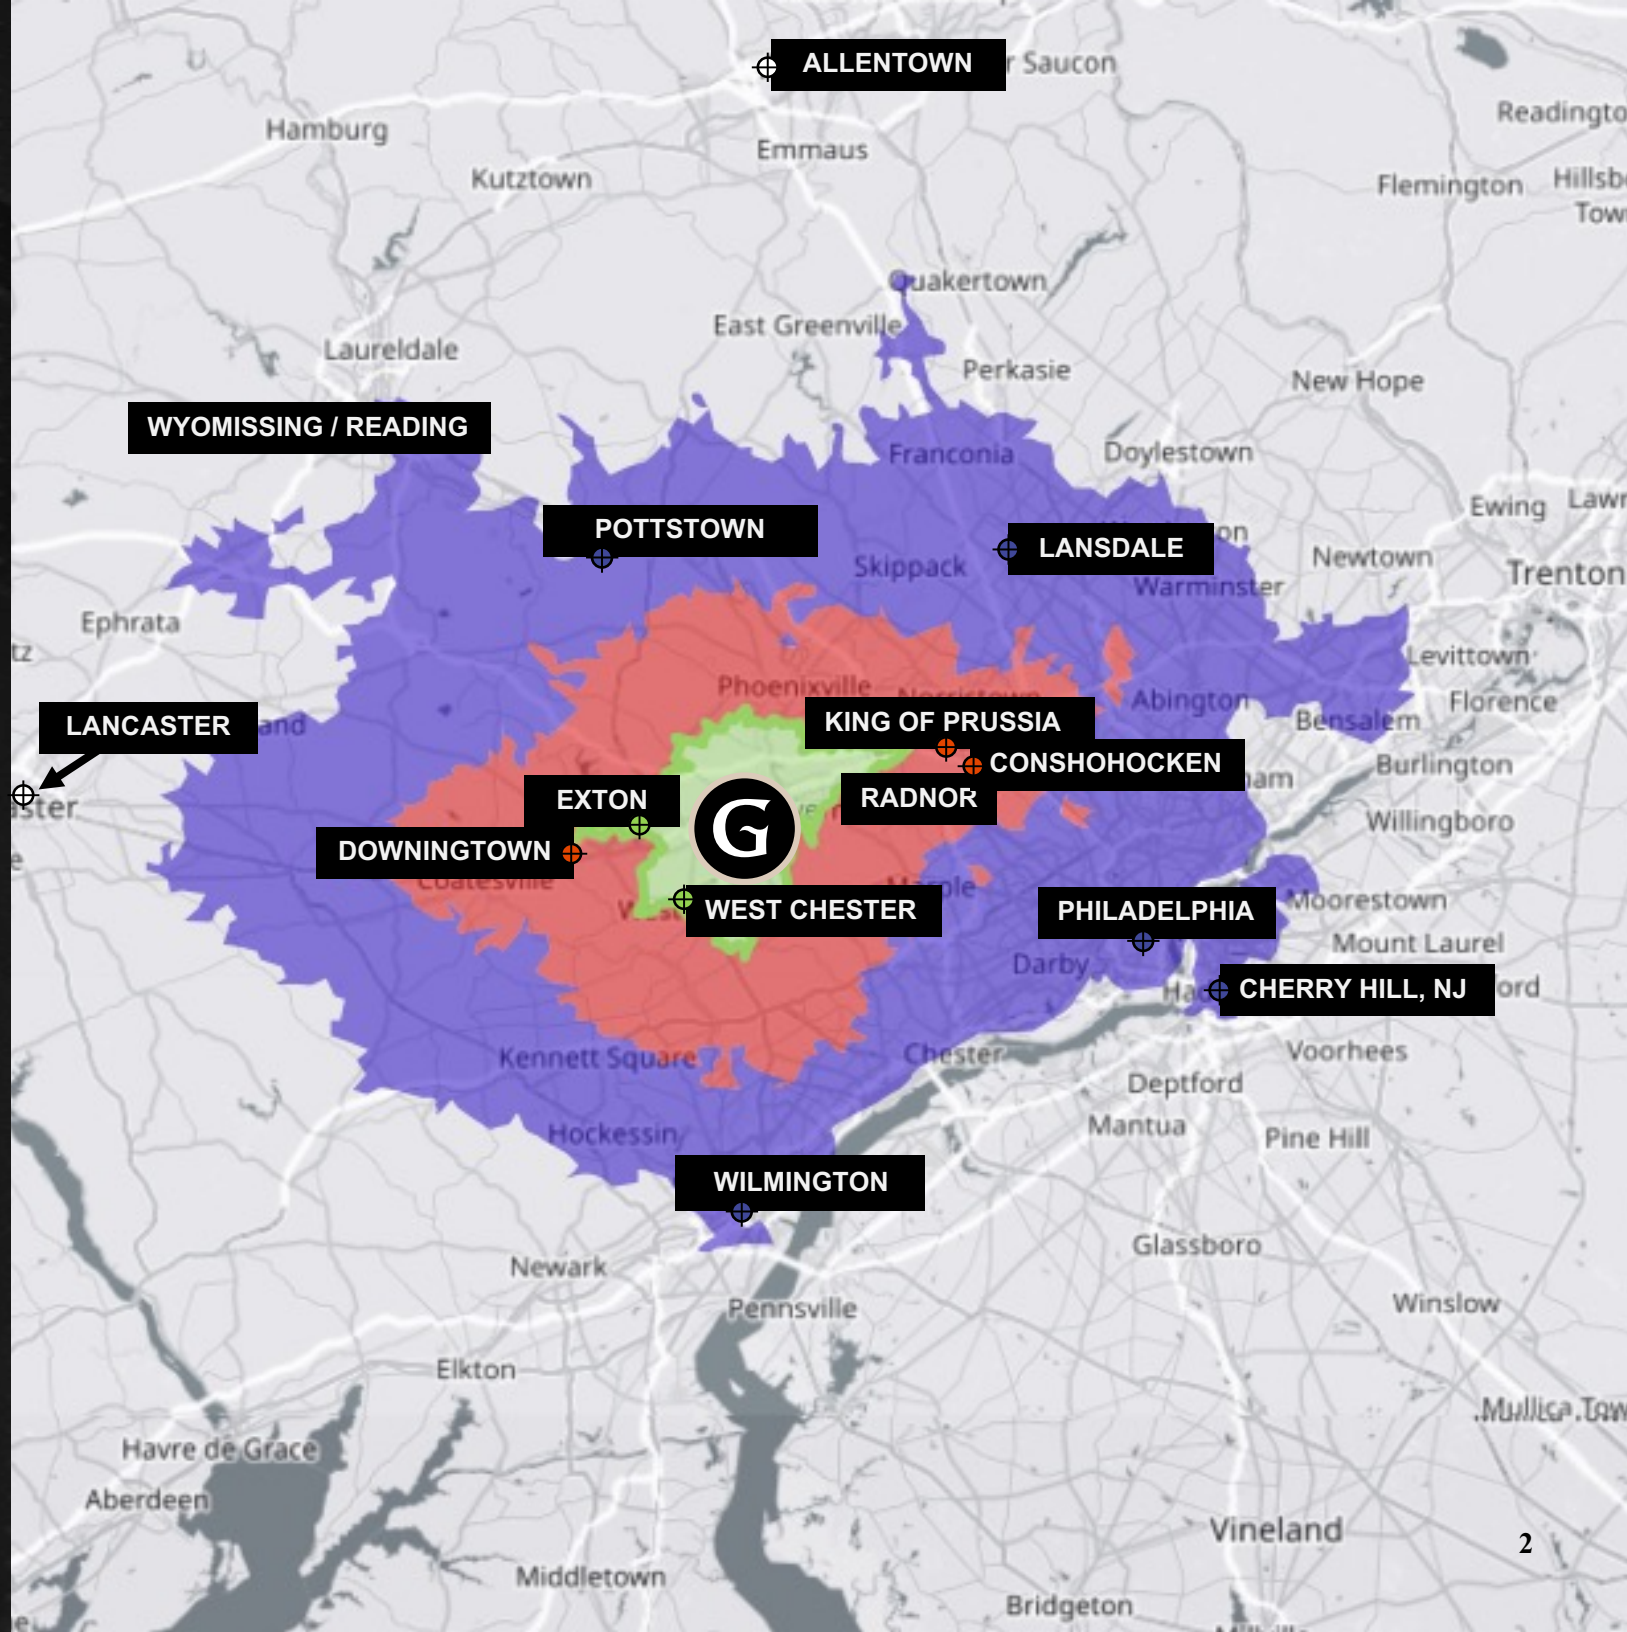

Class A Office For Lease

GLENLOCH ONE
CORPORATE CENTER 1475

Interior Photos

Drive Time Map

15 Min Drive Time

- Exton 5 min
- West Chester 7 min

30 Min Drive Time

- Downingtown 17 min
- King of Prussia 20 min
- Conshohocken 26 min

45 Min Drive Time

- Lansdale 35 min
- Center City, Phila. 40 min
- Pottstown 41 min
- Wilmington, DE 45 min
- Cherry Hill, NJ 45 min

> 45 Min Drive Time

- Lancaster 55 min
- Allentown 65 min

Aerial View

Entry Floor